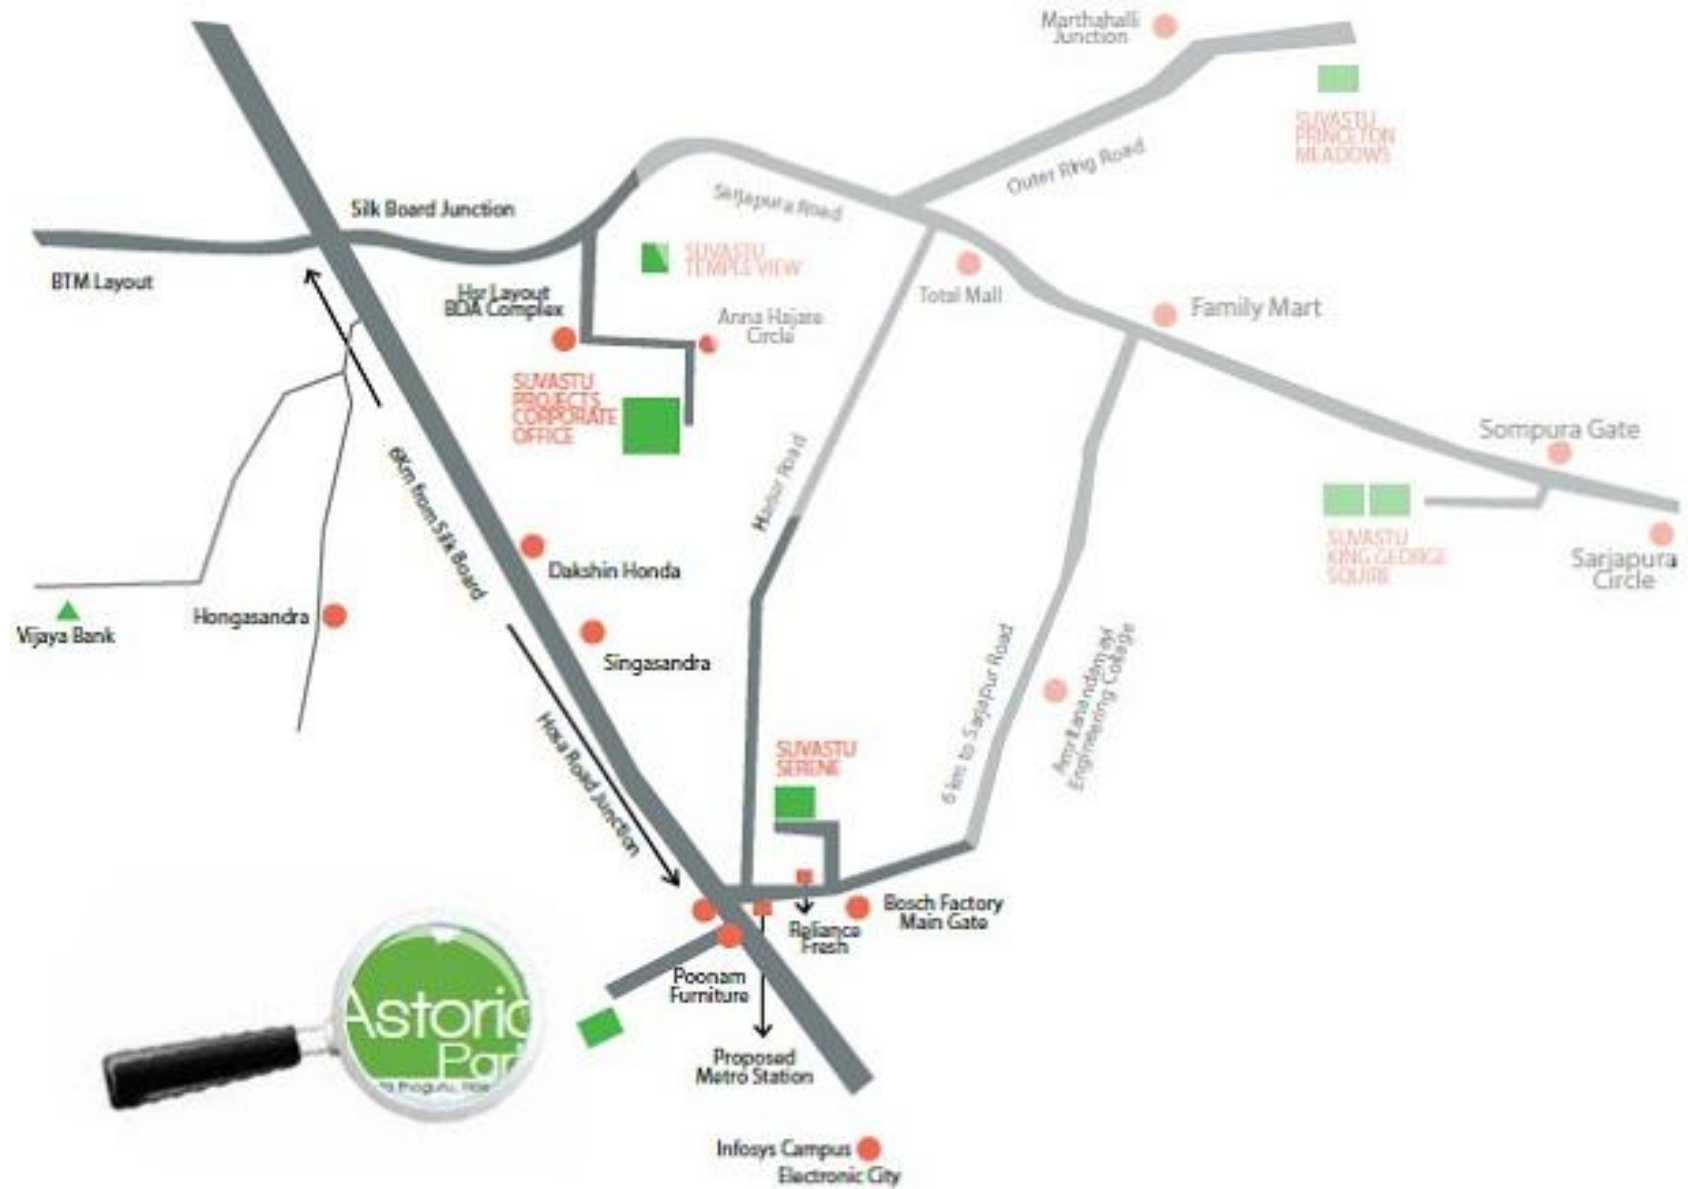

# Location Map

TO CHIKKA THOGURU

40 FEET WIDE MAIN ROAD

TO HOSUR MAIN ROAD

# ASTORIA PARK

JOINTLY DEVELOPED BY N.D.DEVELOPERS PVT.LTD AND SUVASTU ESTATES PVT.LTD.ON HOSUR ROAD, BANGALORE

ENTRY / EXIT

SECURITY

PARK

8.0 METER WIDE TWO WAY DRIVE WAY

3.5 METER WIDE DRIVE WAY

3.5 METER WIDE DRIVE WAY

3.5 METER WIDE DRIVE WAY

3.5 METER WIDE DRIVE WAY